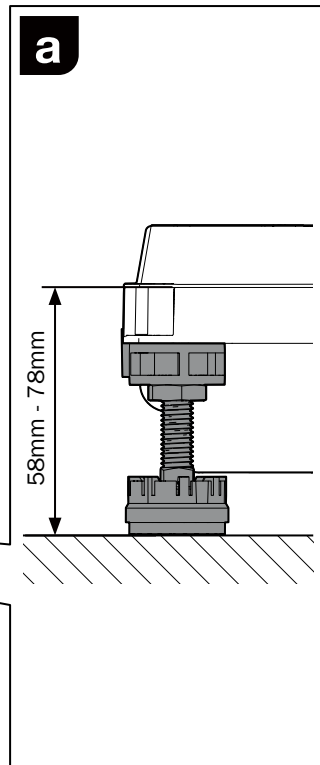

4204

DN40

FLOWLINE ZERO

FLOWPOINT ZERO

FLOWLINE ZERO

Inch = mm : 25,4

FLOWPOINT ZERO

Inch = mm : 25,4

DN50

Inch = mm : 25,4

DN40

B **i**

Inch = mm : 25,4

FLOWLINE ZERO

3.

Inch = mm : 25,4

FLOWPOINT ZERO

3.

Inch = mm : 25,4

4.

5.

6.

7.

A DN50

4 x
DN40

6872.7723.0000

10 x

6872.7703.0000

1 x

6894.0412.0000

DN40
DN506872.7763.0000
6872.7764.00006872.7760.0930 (stainless steel)
6872.7760.0931 (champagne)
6872.7760.0932 (graphite)
6872.7760.0676 (black)
6872.7760.0711 (alpine white)