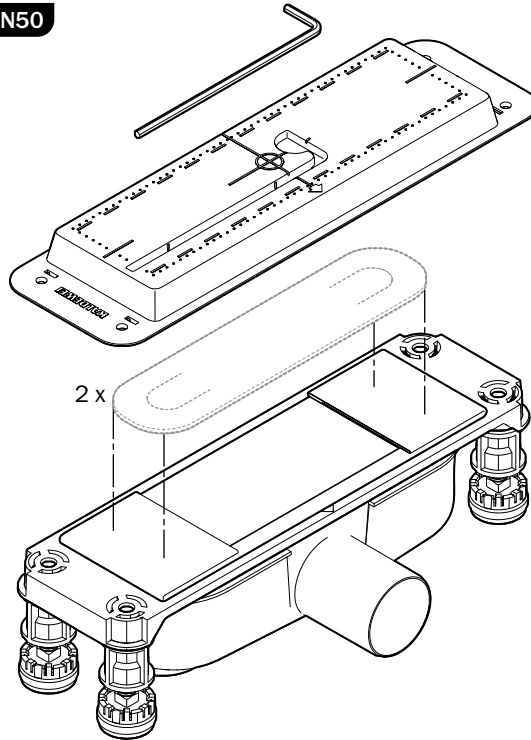

FLOWDRAIN HORIZONTAL REGULAR

A

4203 DN50