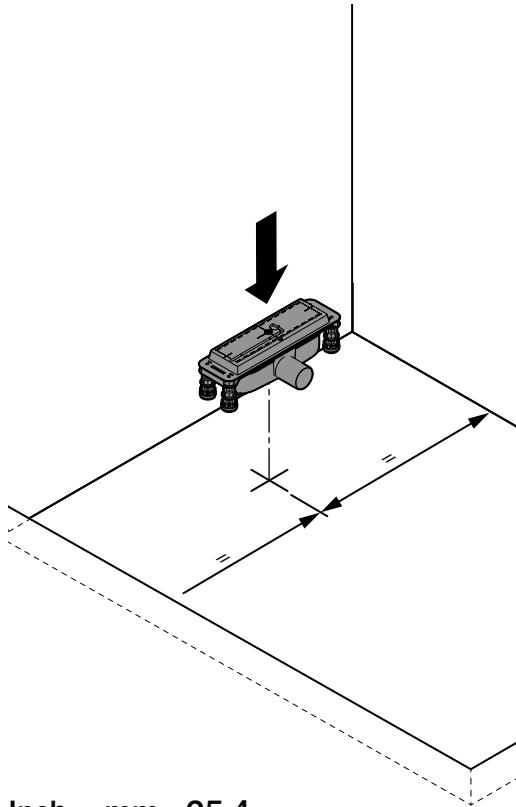

4204

DN40

FLOWLINE ZERO

FLOWPOINT ZERO

FLOWLINE ZERO

Inch = mm : 25,4

FLOWPOINT ZERO

Inch = mm : 25,4

DN50

Inch = mm : 25,4

DN40

B **i**

Inch = mm : 25,4

FLOWLINE ZERO

3.

Inch = mm : 25,4

FLOWPOINT ZERO

3.

Inch = mm : 25,4

4.

5.

6.

7.

A DN50