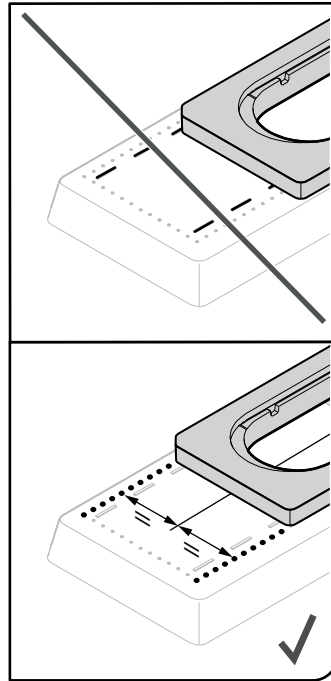

4204

DN40

FLOWLINE ZERO

FLOWPOINT ZERO

FLOWLINE ZERO

Inch = mm : 25,4

FLOWPOINT ZERO

Inch = mm : 25,4

DN50

Inch = mm : 25,4

DN40

B **i**

Inch = mm : 25,4

FLOWLINE ZERO

3.

Inch = mm : 25,4

FLOWPOINT ZERO

3.

Inch = mm : 25,4

4.

5.

6.

7.

A DN50