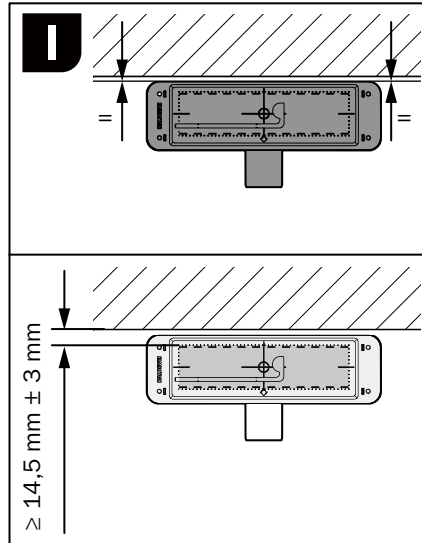

4204

DN40

FLOWLINE ZERO

FLOWPOINT ZERO

FLOWLINE ZERO

Inch = mm : 25,4

FLOWPOINT ZERO

Inch = mm : 25,4

DN50

Inch = mm : 25,4

DN40

B **i**

Inch = mm : 25,4

FLOWLINE ZERO

3.

Inch = mm : 25,4

FLOWPOINT ZERO

3.

Inch = mm : 25,4

4.

5.

6.

7.

A DN50