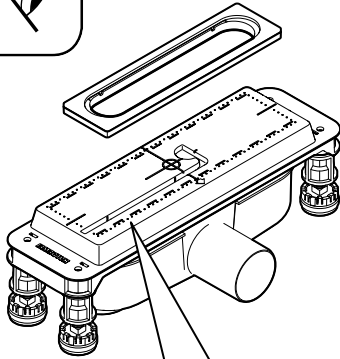

4204

DN40

FLOWLINE ZERO

FLOWPOINT ZERO

FLOWLINE ZERO

Inch = mm : 25,4

FLOWPOINT ZERO

Inch = mm : 25,4