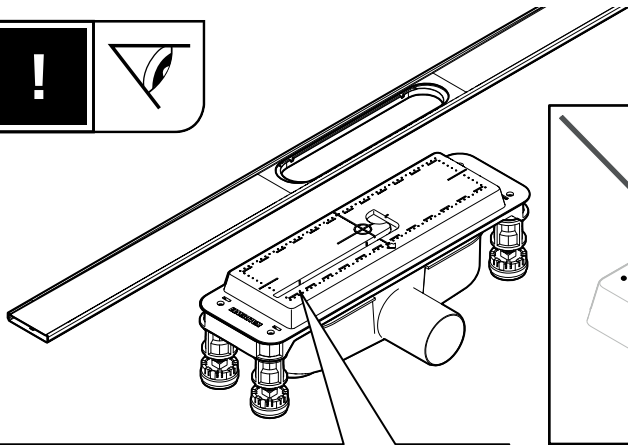

4204

DN40

FLOWLINE ZERO

FLOWPOINT ZERO

FLOWLINE ZERO

Inch = mm : 25,4

FLOWPOINT ZERO

Inch = mm : 25,4