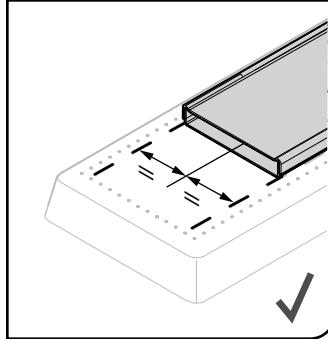

4204

DN40

FLOWLINE ZERO

FLOWPOINT ZERO

FLOWLINE ZERO

Inch = mm : 25,4

FLOWPOINT ZERO

Inch = mm : 25,4

DN50

Inch = mm : 25,4

DN40

B **i**

Inch = mm : 25,4

FLOWLINE ZERO

3.

Inch = mm : 25,4

FLOWPOINT ZERO

3.

Inch = mm : 25,4

4.

5.

6.

7.

A DN50