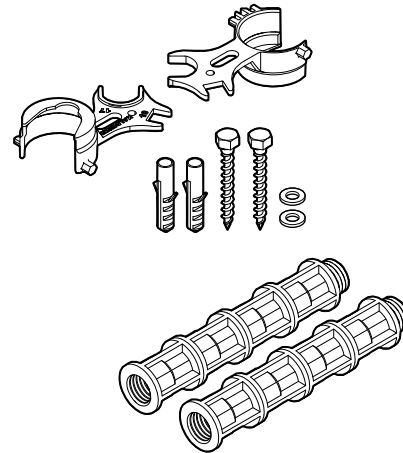

2.1

1.

2.

FLOWDRAIN HORIZONTAL REGULAR

A

4203 DN50

FLOWDRAIN HORIZONTAL FLAT

B

4204

DN40

FLOWLINE ZERO

FLOWPOINT ZERO

FLOWLINE ZERO

Inch = mm : 25,4

FLOWPOINT ZERO

Inch = mm : 25,4