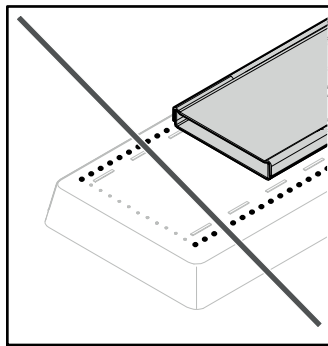

4204

DN40

FLOWLINE ZERO

FLOWPOINT ZERO

FLOWLINE ZERO

Inch = mm : 25,4

FLOWPOINT ZERO

Inch = mm : 25,4