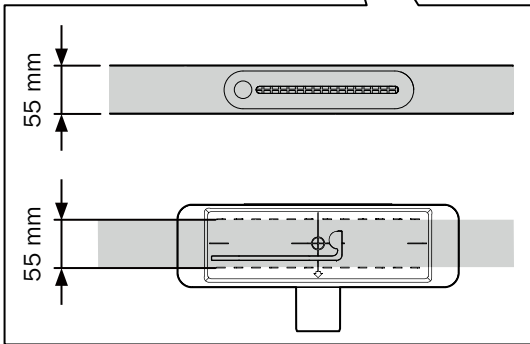

4204

DN40

FLOWLINE ZERO

FLOWPOINT ZERO

FLOWLINE ZERO

Inch = mm : 25,4

FLOWPOINT ZERO

Inch = mm : 25,4

DN50

Inch = mm : 25,4

DN40

B **i**

Inch = mm : 25,4

FLOWLINE ZERO

3.

Inch = mm : 25,4

FLOWPOINT ZERO

3.

Inch = mm : 25,4

4.

5.

6.

7.

A DN50