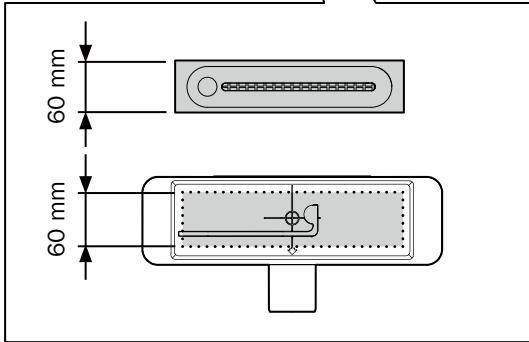

4204

DN40

FLOWLINE ZERO

FLOWPOINT ZERO

FLOWLINE ZERO

Inch = mm : 25,4

FLOWPOINT ZERO

Inch = mm : 25,4

DN50

Inch = mm : 25,4

DN40

B **i**

Inch = mm : 25,4

FLOWLINE ZERO

3.

Inch = mm : 25,4

FLOWPOINT ZERO

3.

Inch = mm : 25,4

4.

5.

6.

7.

A DN50