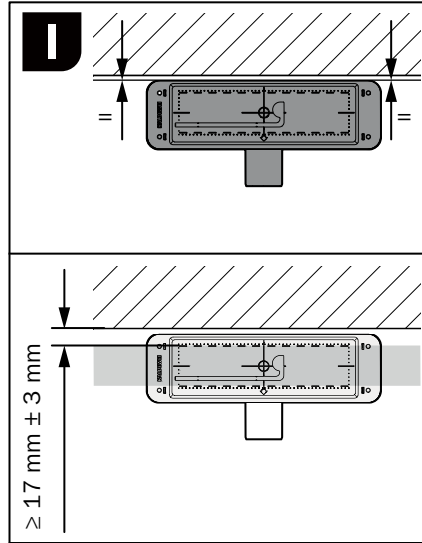

4204

DN40

FLOWLINE ZERO

FLOWPOINT ZERO

FLOWLINE ZERO

Inch = mm : 25,4

FLOWPOINT ZERO

Inch = mm : 25,4

DN50

Inch = mm : 25,4

DN40

B **i**

Inch = mm : 25,4

FLOWLINE ZERO

3.

Inch = mm : 25,4

FLOWPOINT ZERO

3.

Inch = mm : 25,4

4.

5.

6.

7.

A DN50