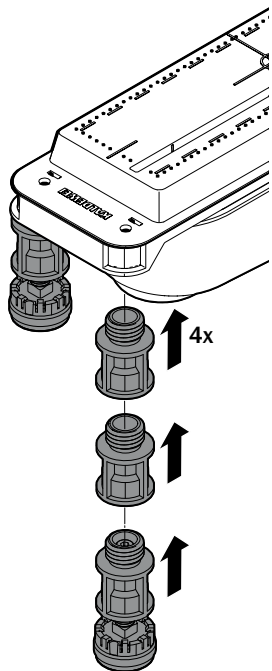

2.1

1.

2.

FLOWDRAIN HORIZONTAL REGULAR

A

4203 DN50

FLOWDRAIN HORIZONTAL FLAT

B

4204

DN40

FLOWLINE ZERO

FLOWPOINT ZERO

FLOWLINE ZERO

Inch = mm : 25,4

FLOWPOINT ZERO

Inch = mm : 25,4

DN50

Inch = mm : 25,4

DN40

B **i**

Inch = mm : 25,4

FLOWLINE ZERO

3.

Inch = mm : 25,4

FLOWPOINT ZERO

3.

Inch = mm : 25,4

4.

5.

6.

7.

A DN50