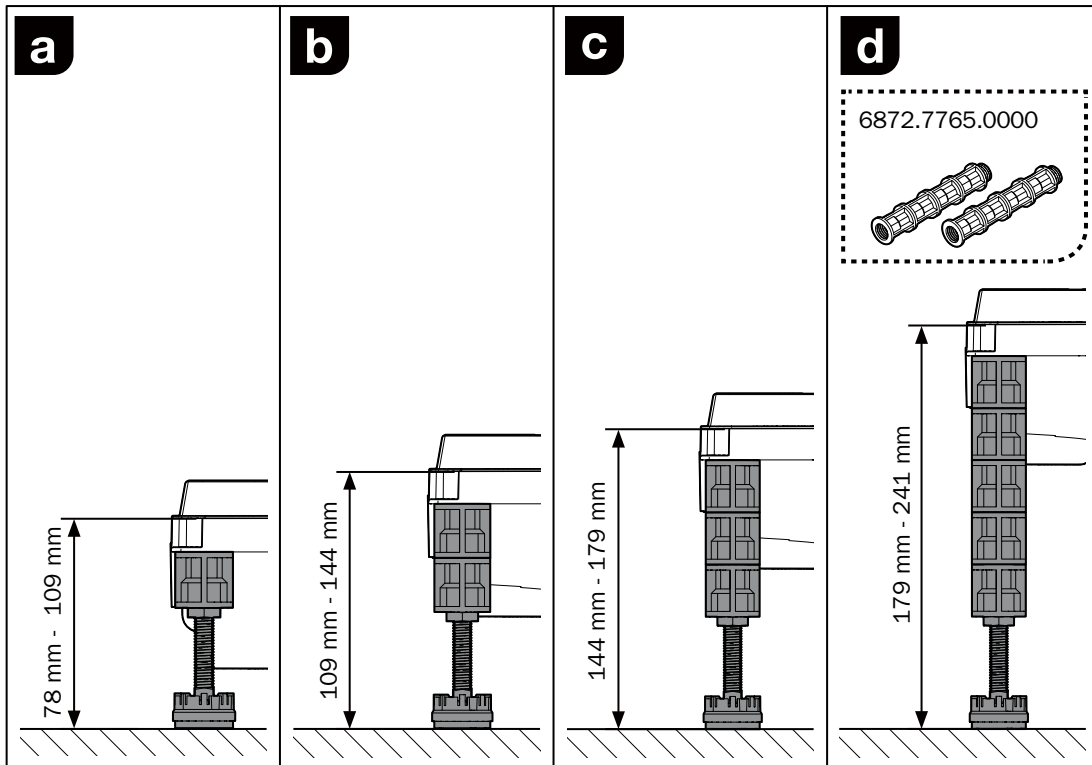

4204

DN40

FLOWLINE ZERO

FLOWPOINT ZERO

FLOWLINE ZERO

Inch = mm : 25,4

FLOWPOINT ZERO

Inch = mm : 25,4

DN50

Inch = mm : 25,4

DN40

B **i**

Inch = mm : 25,4

FLOWLINE ZERO

3.

Inch = mm : 25,4

FLOWPOINT ZERO

3.

Inch = mm : 25,4

4.

5.

6.

7.

A DN50