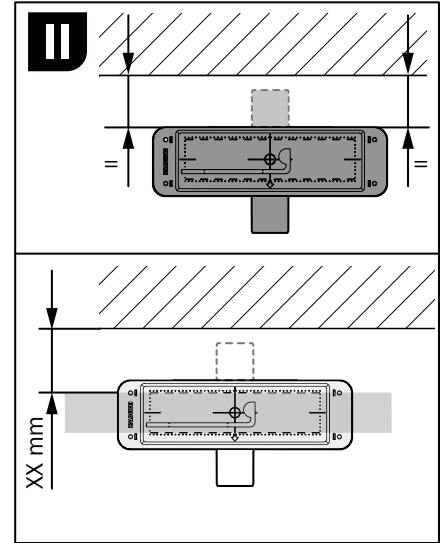

4204

DN40

FLOWLINE ZERO

FLOWPOINT ZERO

FLOWLINE ZERO

Inch = mm : 25,4

FLOWPOINT ZERO

Inch = mm : 25,4

DN50

Inch = mm : 25,4

DN40

B **i**

Inch = mm : 25,4

FLOWLINE ZERO

3.

Inch = mm : 25,4

FLOWPOINT ZERO

3.

Inch = mm : 25,4

4.

5.

6.

7.

A DN50