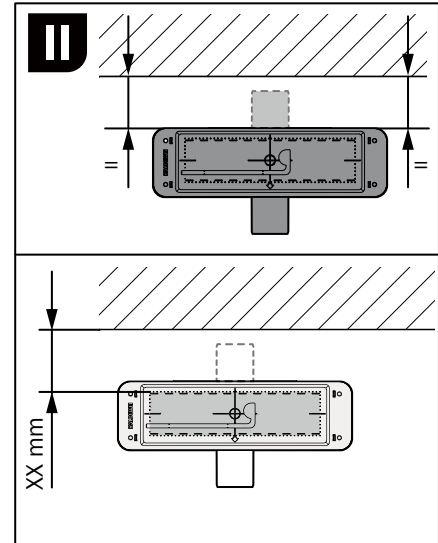

4204

DN40

FLOWLINE ZERO

FLOWPOINT ZERO

FLOWLINE ZERO

Inch = mm : 25,4

FLOWPOINT ZERO

Inch = mm : 25,4

DN50

Inch = mm : 25,4

DN40

B **i**

Inch = mm : 25,4

FLOWLINE ZERO

3.

Inch = mm : 25,4

FLOWPOINT ZERO

3.

Inch = mm : 25,4

4.

5.

6.

7.

A DN50